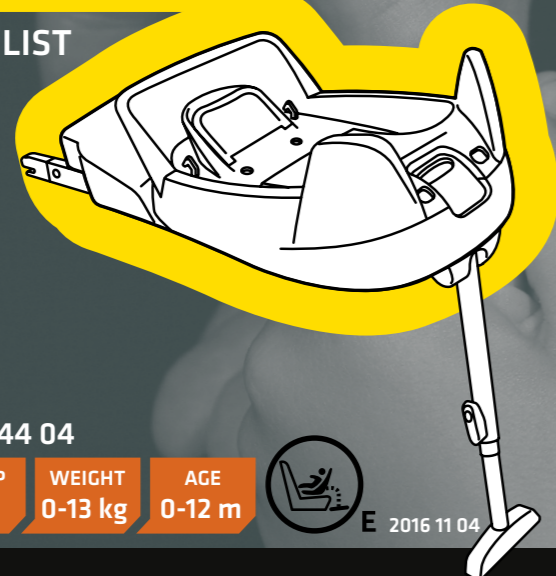

CAR LIST

ECE R44 04

GROUP 0+ WEIGHT 0-13 kg AGE 0-12 m

HTS BeSafe as

N-3535 Krøderen, Norway - www.besafe.com

Approved cars for iZi Go Isofix provided that the car is equipped with ISOfix

The iZi Go Isofix is a semi-universal ISOfix child restraint system. It is approved to regulation 44.04 series of amendments for general use in vehicles fitted with ISOfix anchorage systems. It will fit vehicles with positions approved as ISOfix positions (as detailed in the vehicle handbook), depending on category of the child and of the fixture. The mass group and the ISOfix size class for which this device is intended is : E. The iZi Go Isofix is suitable for fixing into the seat positions of the cars listed below, providing approved ISOfix points are fitted and available. Seat positions in other cars may also be suitable to accept this child restraint, however we have not yet tested that combination of car and iZi Go Isofix. If in doubt, consult either BeSafe or the retailer. For updated carlist see: www.besafe.com

When the support leg is positioned on a storage compartment in front of the car seat, this compartment has to be completely filled up with Expanded Poly Styreen foam (EPS), so that the cover can hold the forces of the support leg. Consult the car dealer, if they offer a special solution. When the floor under the floor support is insufficient to hold the forces you can not use the iZi Go Isofix in this position of the car. Carseat positions marked with * can have a storage compartment in front of the seat. ISOfix anchorages in the passenger seat (position 1) are normally offered as option, so depending on the model this position can be available or not.

Installation in the rear seat of a car can limit the space for a passenger in the front seat. Always check iZi Go Isofix in your car to verify if the available space is acceptable for your situation.

! Notice: DO NOT use on a passenger seat fitted with activated frontal airbag.